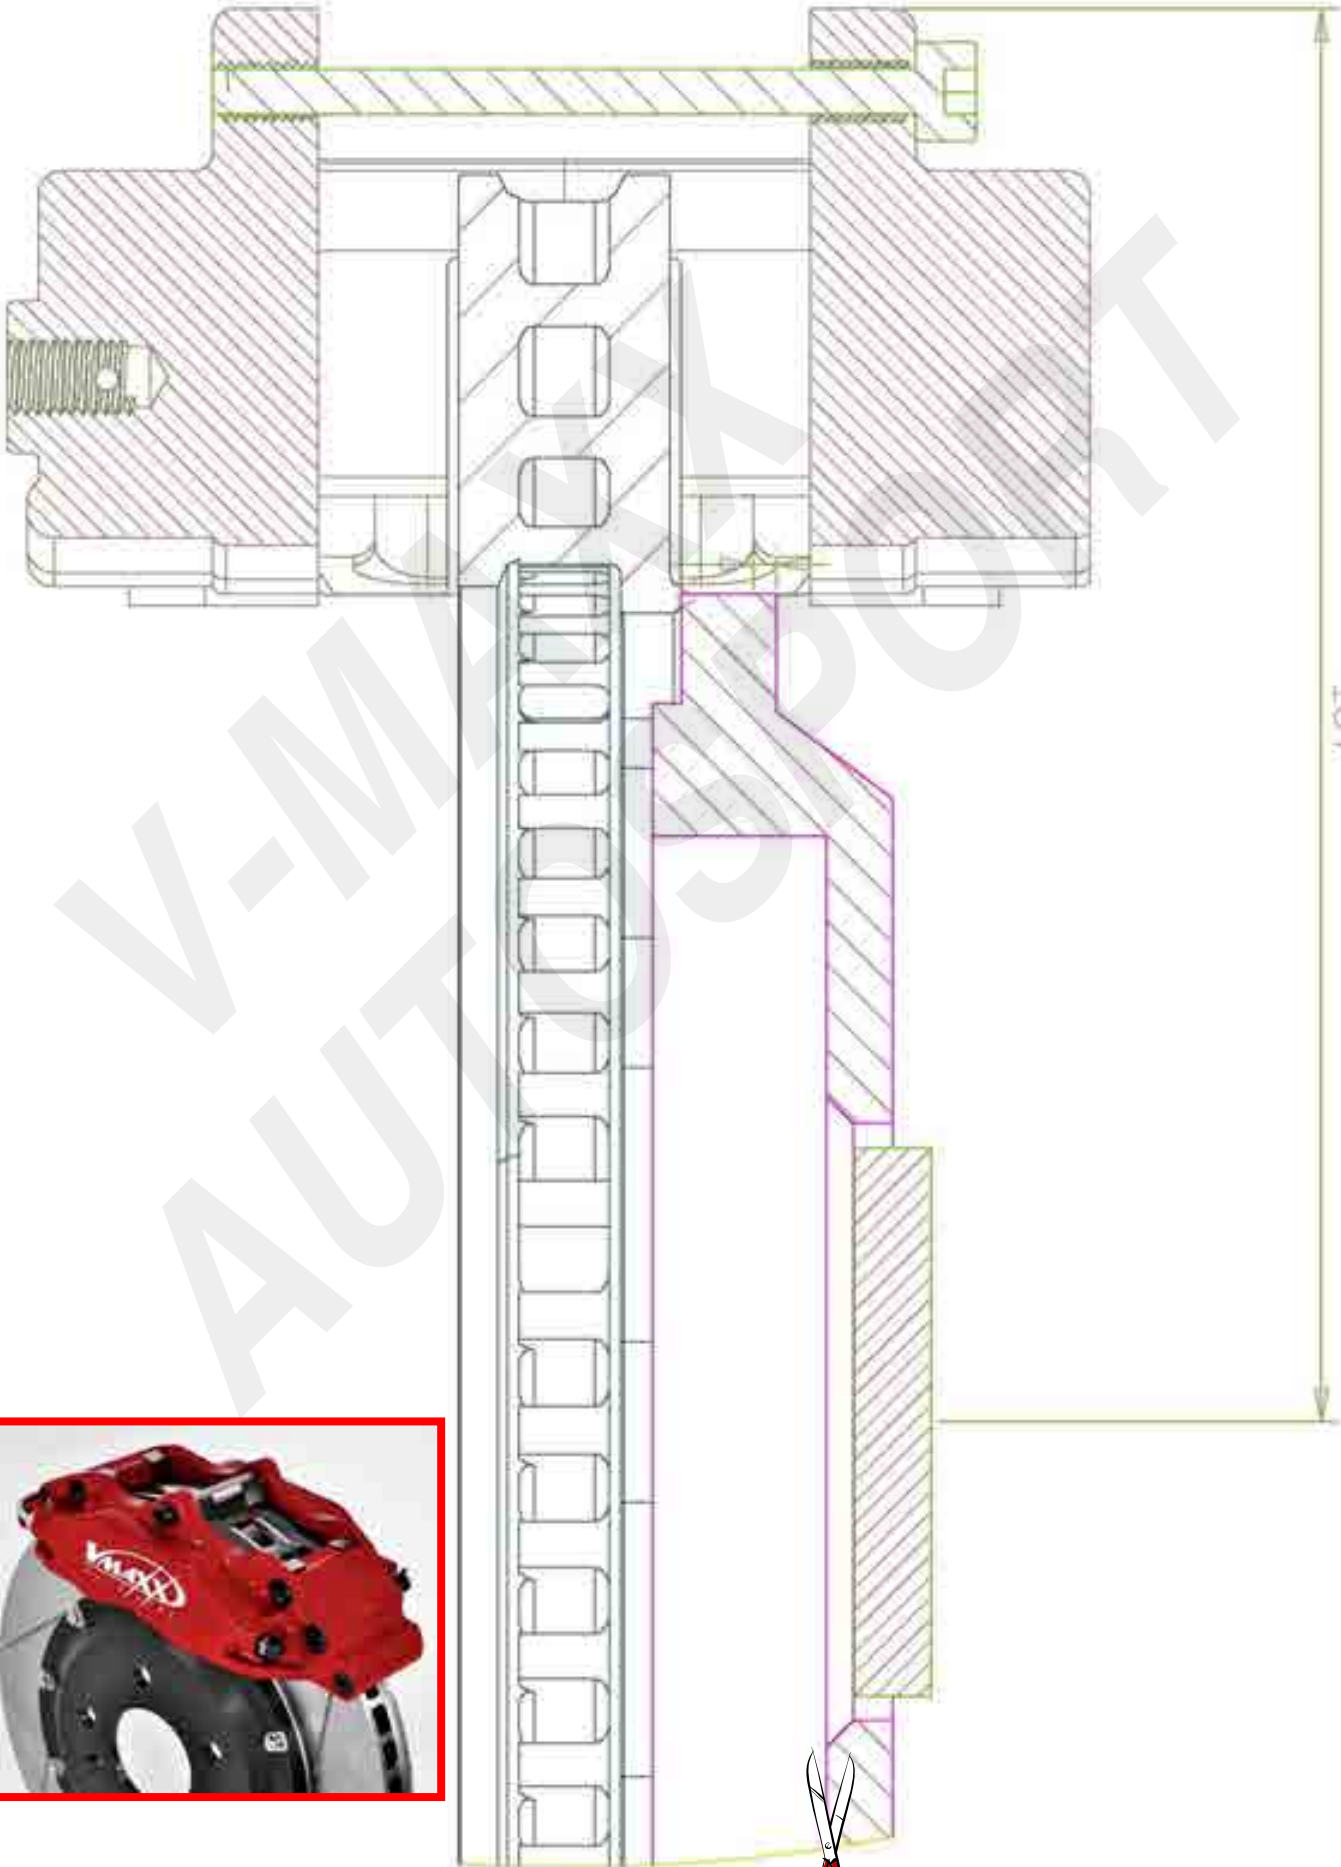

# V-MAXX Autosport Wheel Fitment Chart for kit 20 BM 330 01

276 MM

187

186 MM